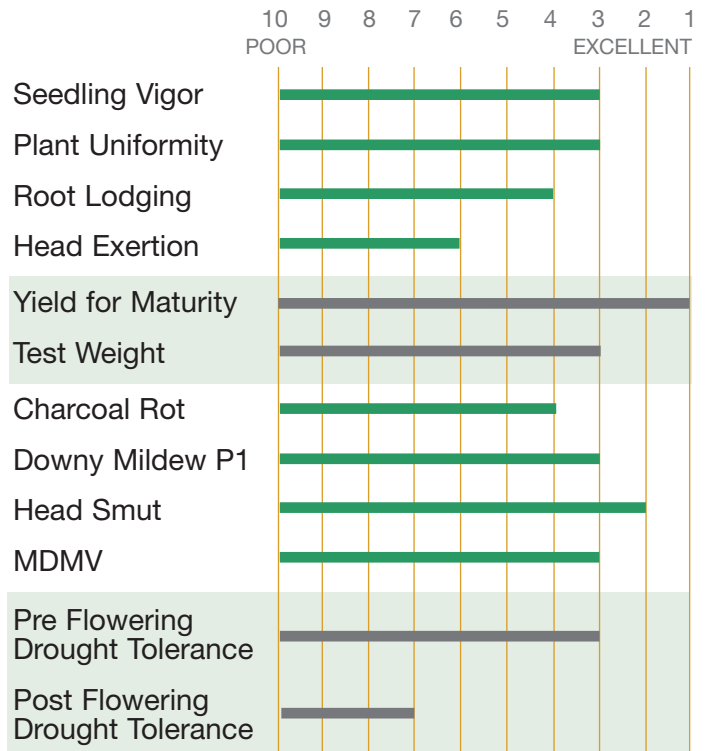

# SG-942

- High top end yield
- Intense red colored grain
- High test weights
- Good grain weathering
- Biotype C, D, & E greenbug tolerance

Relative Maturity	<b>Full Season</b>
Days to Mid Bloom	<b>75 Days</b>
Grain Color	<b>Red</b>
Head Type	<b>Semi-open</b>
Approx. Seeds / Lb.	<b>14-16K</b>
Plant Height (inches)	<b>48-52</b>
Greenbug Resistance	<b>Biotype C, D, E</b>

KEY FEATURES

*Note: Ratings are based upon a number of years testing in numerous locations. Adverse environmental conditions and planting dates may alter a hybrid's performance, maturity, and resistance to certain diseases and insects.*