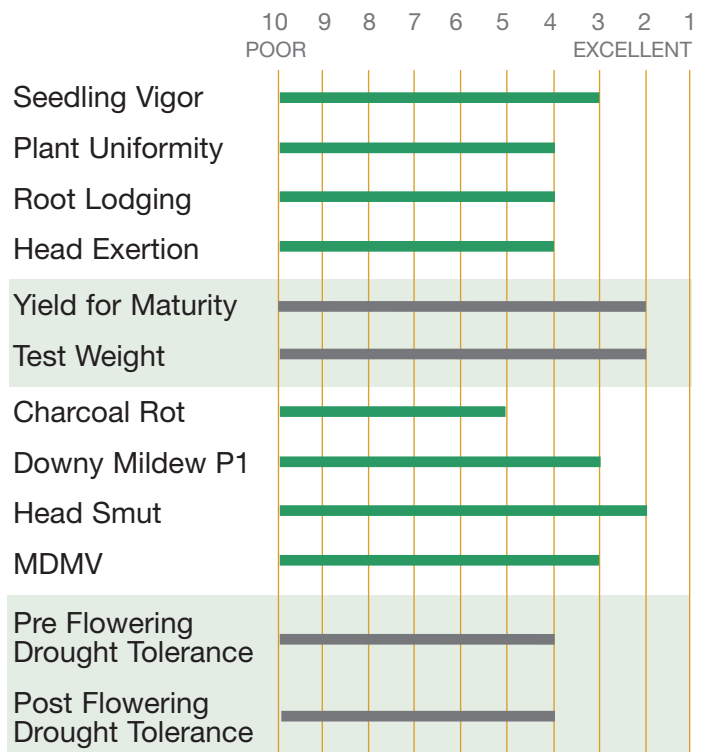

GRAIN SORGHUM

P.O. Drawer 2420, Hereford, TX 79045

800-333-9048

www.AdvantaUS.com

SG-919

- High top end yield
- Intense red colored grain
- High test weights
- Good grain weathering
- Biotype C, D, E greenbug tolerance
- Excellent eye appeal

Relative Maturity	Medium-late
Days to Mid Bloom	72 Days
Grain Color	Red
Head Type	Semi-open
Approx. Seeds / Lb.	12-14K
Plant Height (inches)	44-48
Greenbug Resistance	Biotype C, D, E

KEY FEATURES

Note: Ratings are based upon a number of years testing in numerous locations. Adverse environmental conditions and planting dates may alter a hybrid's performance, maturity, and resistance to certain diseases and insects.