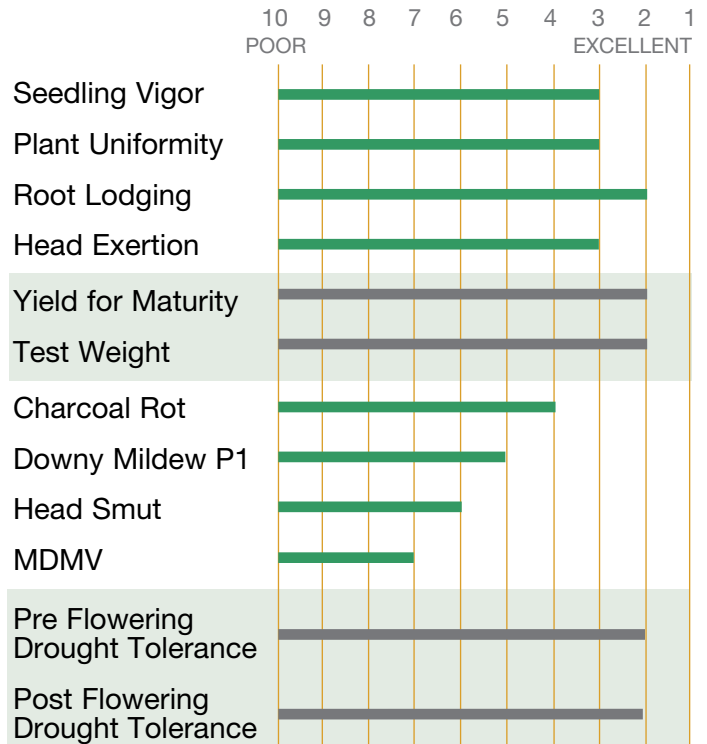

KEY FEATURES

Note: Ratings are based upon a number of years testing in numerous locations. Adverse environmental conditions and planting dates may alter a hybrid's performance, maturity, and resistance to certain diseases and insects.