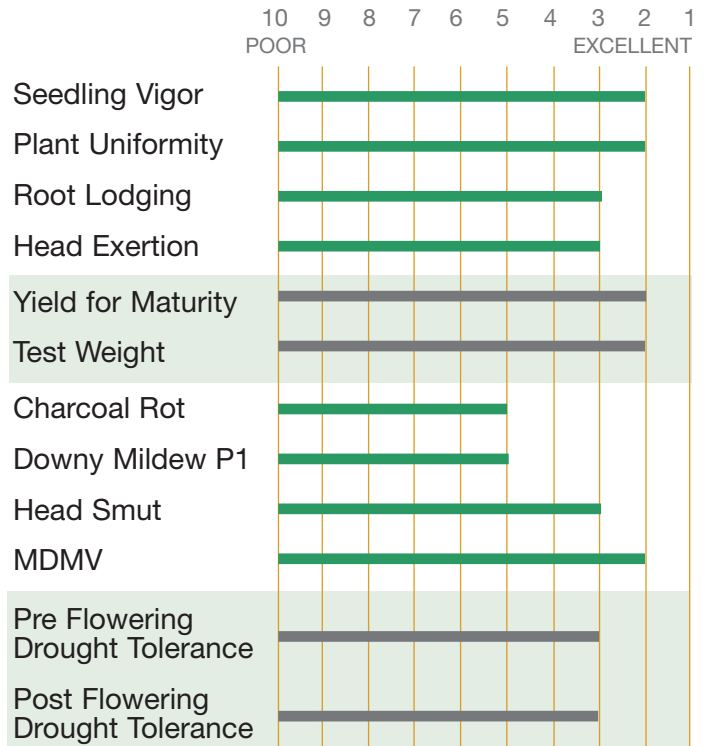

P.O. Drawer 2420, Hereford, TX 79045

800-333-9048

www.AdvantaUS.com

GRAIN SORGHUM

28219

- Intense red colored grain
- Very uniform plant height
- High test weights
- Good grain weathering

Relative Maturity	Medium-Late
Days to Mid Bloom	72 Days
Grain Color	Red
Head Type	Semi-compact
Approx. Seeds / Lb.	13-16K
Plant Height (inches)	48-52
Greenbug Resistance	Biotype C

KEY FEATURES

Note: Ratings are based upon a number of years testing in numerous locations. Adverse environmental conditions and planting dates may alter a hybrid's performance, maturity, and resistance to certain diseases and insects.